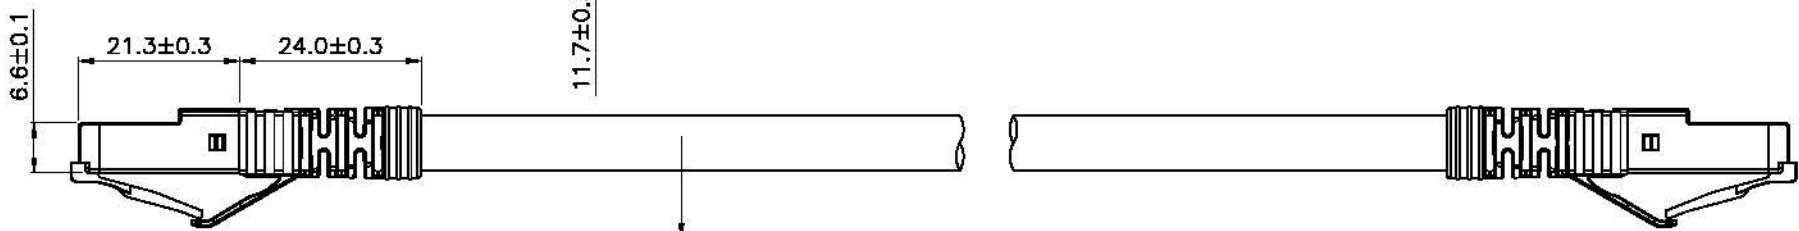

Datenblatt - Fiche technique - Data sheet

21.15.0872

ROLINE S/FTP-(PiMF-)Patchkabel Kat.6a, Massivdraht, grau, 50,0 m

Cordon ROLINE Cat.6a S/FTP (PiMF) solide, gris, 50,0 m

ROLINE S/FTP Patch Cord Cat.6a, solid, grey, 50.0 m

1 2 3 4 5 6

length (see below table list)

Print: roline S/FTP INSTALL CABLE 23AWG 4PR ANSI/TIA 568C.2 CAT.6A XXXXXX-X XXXXM

Specification :

Material :

1. RJ45 Plug : for 23AWG Solid wire.
 - 1-1. Housing : Polycarbonate, UL 94V-2, Blue color.
 - 1-2. Contact finished : Min. 50 micro-inch Gold plating over min. 50 micro-inch Nickel plating on surface contact area.
 - 1-3. Contact material : Phosphor Bronze.
 - 1-4. Shield : Zinc Alloy with Nickel plated.
2. SR : PC 2250 UL 94V-2.
3. Cable :
 - 3-1. Jacket : PVC.
 - 3-2. Conductor : 23 AWG Solid copper.
 - 3-3. Isolation : Foam PE.
 - 3-4. Shield : Aluminum Foil.
 - 3-5. Cable structure : S/FTP, 4 twisted pair.

21.15.0870	20m	grey
21.15.0871	30m	grey
21.15.0872	50m	grey
21.15.0873	70m	grey
21.15.0875	90m	grey

Remark :

- (1) Jacket Color
Gray(RAL7035)
- (2) Wiring
T568B
- (3) Length (as shown on the table list)
- (4) Length Unit : meter