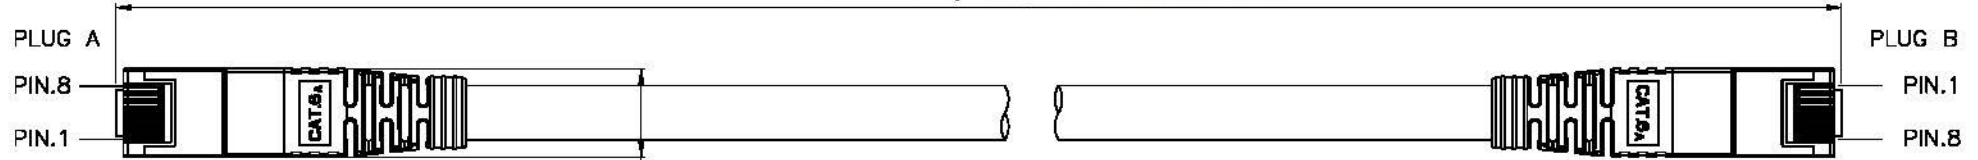

Datenblatt - Fiche technique - Data sheet

21.15.0872

ROLINE S/FTP-(PiMF-)Patchkabel Kat.6a, Massivdraht, grau, 50,0 m

Cordon ROLINE Cat.6a S/FTP (PiMF) solide, gris, 50,0 m

ROLINE S/FTP Patch Cord Cat.6a, solid, grey, 50.0 m

1 2 3 4 5 6

length (see below table list)

Print: roline S/FTP INSTALL CABLE 23AWG 4PR ANSI/TIA 568C.2 CAT.6A XXXXXX-X XXXXM

Specification :

Material :

1. RJ45 Plug : for 23AWG Solid wire.
 - 1-1. Housing : Polycarbonate, UL 94V-2, Blue color.
 - 1-2. Contact finished : Min. 50 micro-inch Gold plating over min. 50 micro-inch Nickel plating on surface contact area.
 - 1-3. Contact material : Phosphor Bronze.
 - 1-4. Shield : Zinc Alloy with Nickel plated.
2. SR : PC 2250 UL 94V-2.
3. Cable :
 - 3-1. Jacket : PVC.
 - 3-2. Conductor : 23 AWG Solid copper.
 - 3-3. Isolation : Foam PE.
 - 3-4. Shield : Aluminum Foil.
 - 3-5. Cable structure : S/FTP, 4 twisted pair.

21.15.0870	20m	grey
21.15.0871	30m	grey
21.15.0872	50m	grey
21.15.0873	70m	grey
21.15.0875	90m	grey

Remark :

- (1) Jacket Color
Gray(RAL7035)
- (2) Wiring
T568B
- (3) Length (as shown on the table list)
- (4) Length Unit : meter

*#: Matching DIM.	DRAWING	08.AUG.2013		
**#: Important DIM.	CHECK	08.AUG.2013		
Others General DIM.	APPROVAL	08.AUG.2013		
GENERAL TOLERANCE OF DIMENSIONS	ITEM NO.	21.15.0870, 21.15.0871, 21.15.0872, 21.15.0873, 21.15.0875		
X.XXX ±0.005	SCALE	1/1 (A4)	DESC.	ROLINE Cat. 6a S/FTP Patch Cord, solid, grey
X.XX ±0.05			UNIT	mm
X.X ±0.1			DRAWING CLASSIFICATION	S SHEET 1 OF 1