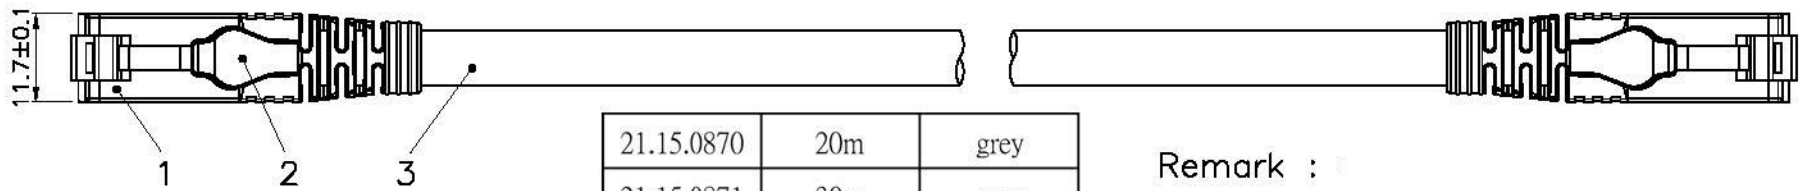

Datenblatt - Fiche technique - Data sheet

21.15.0872

ROLINE S/FTP-(PiMF-)Patchkabel Kat.6a, Massivdraht, grau, 50,0 m

Cordon ROLINE Cat.6a S/FTP (PiMF) solide, gris, 50,0 m

ROLINE S/FTP Patch Cord Cat.6a, solid, grey, 50.0 m

1 2 3 4 5 6

length (see below table list)

Print: roline S/FTP INSTALL CABLE 23AWG 4PR ANSI/TIA 568C.2 CAT.6A XXXXXX-X XXXXM

Specification :

Material :

1. RJ45 Plug : for 23AWG Solid wire.
 - 1-1. Housing : Polycarbonate, UL 94V-2, Blue color.
 - 1-2. Contact finished : Min. 50 micro-inch Gold plating over min. 50 micro-inch Nickel plating on surface contact area.
 - 1-3. Contact material : Phosphor Bronze.
 - 1-4. Shield : Zinc Alloy with Nickel plated.
2. SR : PC 2250 UL 94V-2.
3. Cable :
 - 3-1. Jacket : PVC.
 - 3-2. Conductor : 23 AWG Solid copper.
 - 3-3. Isolation : Foam PE.
 - 3-4. Shield : Aluminum Foil.
 - 3-5. Cable structure : S/FTP, 4 twisted pair.

21.15.0870	20m	grey
21.15.0871	30m	grey
21.15.0872	50m	grey
21.15.0873	70m	grey
21.15.0875	90m	grey

Remark :

- (1) Jacket Color
Gray(RAL7035)
- (2) Wiring
T568B
- (3) Length (as shown on the table list)
- (4) Length Unit : meter